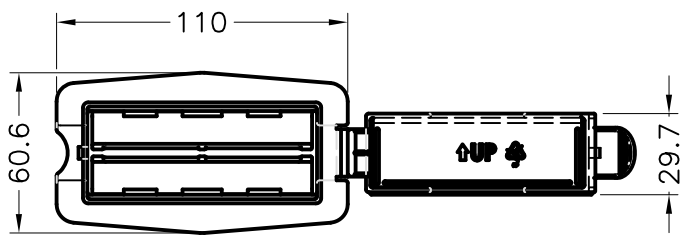

MOUNTING HOLE

PART NO.
CABOX-2