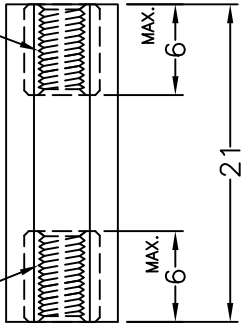

M3X0.5P
BRASS NUT

M3X0.5P
BRASS NUT

PART NO.
HPC-21