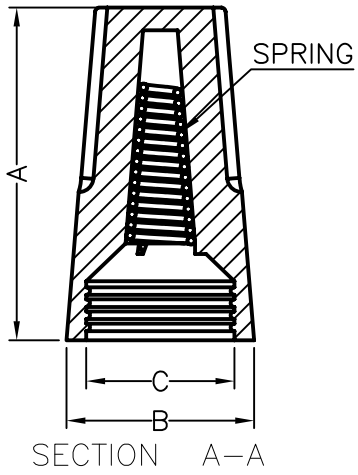

PART NO.	WIRE SIZE RANGE	
	MAX	MIN
P1	#18X2	#24X2
P2	#16X3	#20X3
P3	#14X3	#18X3
P4		#16X3

代號A, B, C請依目錄