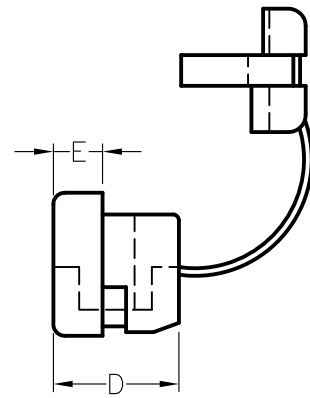

MOUNTING HOLE
CHASSIS THICKNESS F

PART NO	WILL FIT THESE CABLE		CHASSIS DIMENSION		CHASSIS THICKNESS	DIMENSION		
	UL/CSA DESCRIPTION	SIZE	A	B	F	C	D	E
SB4F-2	SPT-2	4.1X8.6	12.7	11.8	1.8~2.5	14.0	12.4	4.0
SB5R-2	SJT3C#16	∅8.2~9.2	12.7	11.5	0.8~1.6	14.0	11.1	4.5
SB5R-4	SJT3C#16	∅8.2~9.2	13.1	11.5	0.8~1.6	13.4	10.9	4.2
	SJT3C#18	∅7.6	12.7					
SB5F-4	SPT-3	5.0X10.0	14.3	13.4	0.8~1.6	15.5	15.4	6.2
SB5F-6	SPT-3	5.0X10.0	14.3	13.4	1.6~3.2	15.5	15.4	6.2
SB6R-6	SJT3C#16	∅8.2~9.2	15.9	14.0	0.8~1.6	16.6	14.6	5.6