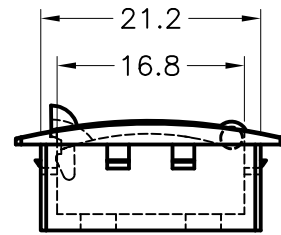

MOUNTING HOLE

PART NO.
SCAB-2F