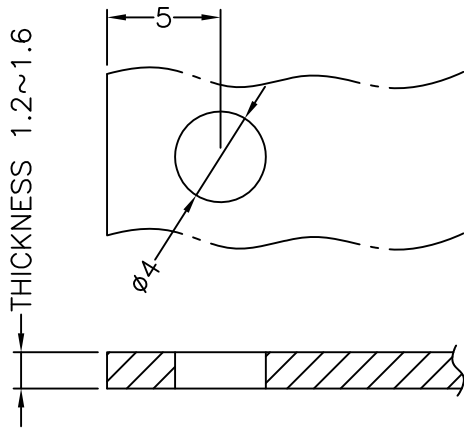

MOUNTING HOLE

MOUNTING HOLE

FOR M3 SCREW

PART NO.	A	B	C	D	E	F
ULCC-6						
ULCC-8						
ULCC-10						
ULCC-12						
ULCC-19						