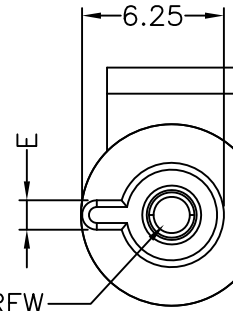

MOUNTING HOLE

MOUNTING HOLE

FOR M3 SCREW

PART NO.	A	B	C	D	E	F
ULCC-6						
ULCC-8						
ULCC-10						
ULCC-12						
ULCC-19						