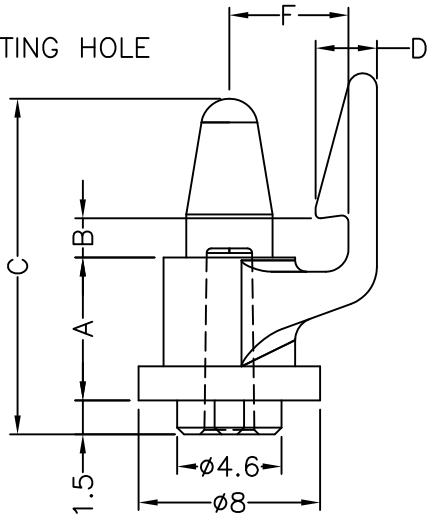

MOUNTING HOLE

MOUNTING HOLE

FOR M3 SCREW

PART NO.	A	B	C	D	E	F
ULCC-6						
ULCC-8						
ULCC-10						
ULCC-12						
ULCC-19						