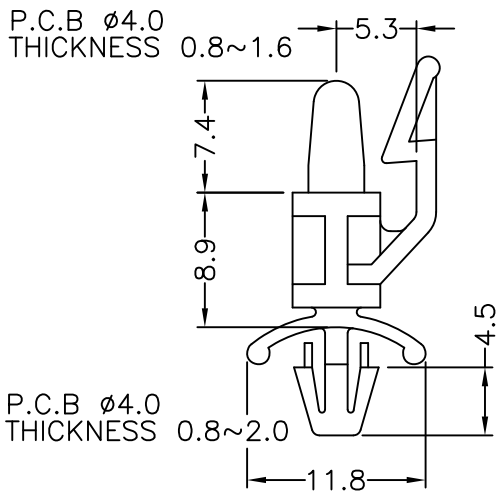

MOUNTING HOLE

PART NO.
ULCE-9

NOTE:D