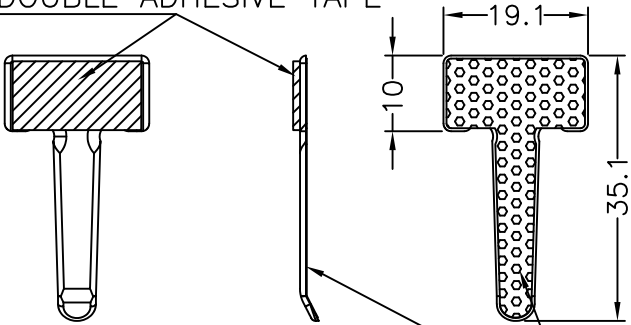

3M DOUBLE ADHESIVE TAPE

EVA FOAM t=1  
COLOR : WHITE