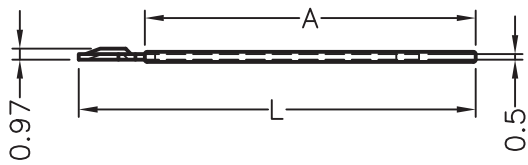

PART NO.	B
WLD-30H	1.5 HEAT SHIRNKING TUBE
WLD-50H	
WLD-30T	1.93 PVC TUBE
WLD-50T	

MOUNTING HOLE

代號L, A請依目錄

PART NO.	L	A
WLD-30H	30.0	24.0
WLD-50H	50.0	47.0
WLD-30T	30.0	22.0
WLD-50T	50.0	45.0