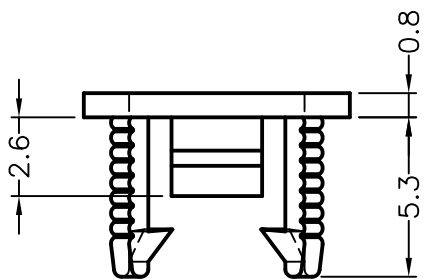

MOUNTING HOLE
HOLE IN THICKNESS 1.0

橢圓LED