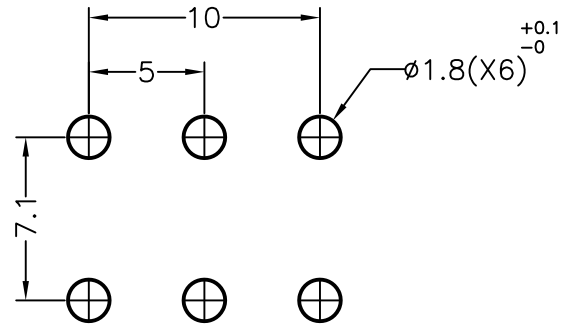

6-32x1/4L
CAPTIVATED SCREW

MOUNTING HOLE

632