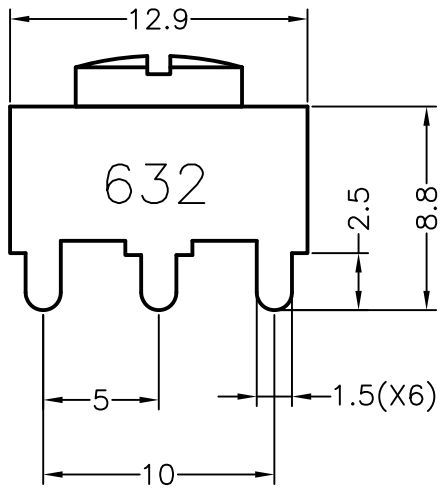

6-32x1/4L
CAPTIVATED SCREW

MOUNTING HOLE

632