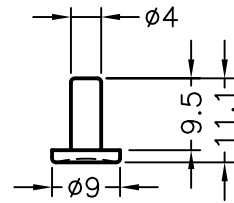

MOUNTING HOLE $\phi 8$

F= FINISH
代號F請依目錄

PART NO.	F
RAFF-40	GOLD PLATED
RAFF-40(S)	SILVER PLATED
RAFF-40(B)	BLACK PLATED