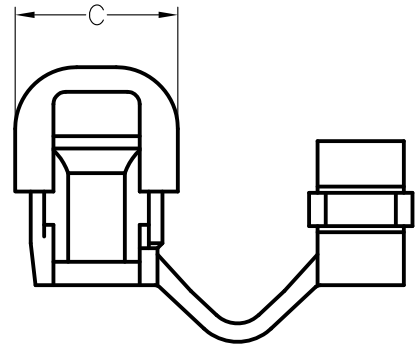

MOUNTING HOLE
CHASSIS THICKNESS F

PART NO	WILL FIT THESE CABLE		CHASSIS DIMENSION		CHASSIS THICKNESS	DIMENSION		
	UL/CSA DESCRIPTION	SIZE	A	B	F	C	D	E
SB4L-4	SPT-2	3X6.6	12.7	11.2	2.5	13.2	17.7	10.1
SB5L-4	SV	6.0						