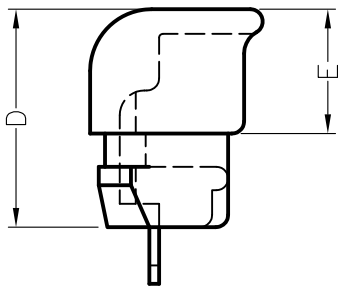

MOUNTING HOLE
CHASSIS THICKNESS F

PART NO	WILL FIT THESE CABLE		CHASSIS DIMENSION		CHASSIS THICKNESS	DIMENSION		
	UL/CSA DESCRIPTION	SIZE	A	B	F	C	D	E
SB4L-4	SPT-2	3X6.6	12.7	11.2	2.5	13.2	17.7	10.1
SB5L-4	SV	6.0						