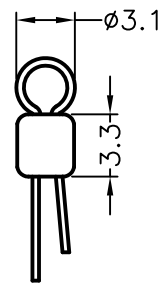

PART NO.	COLOR
TEST-55R	RED
TEST-55GR	GREEN
TEST-55BU	BLUE
TEST-55(B)	BLACK
TEST-55Y	YELLOW
TEST-55W	WHITE

TEST-55N

P.C.B $\phi 0.9 \sim \phi 1.0$

TEST-55(B)目錄料號已通知變更