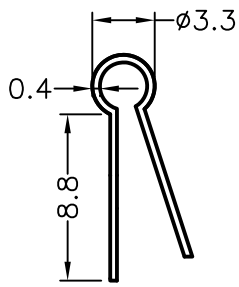

PART NO.	COLOR
TEST-55R	RED
TEST-55GR	GREEN
TEST-55BU	BLUE
TEST-55(B)	BLACK
TEST-55Y	YELLOW
TEST-55W	WHITE

TEST-55N

P.C.B $\phi 0.9 \sim \phi 1.0$

TEST-55(B)目錄料號已通知變更