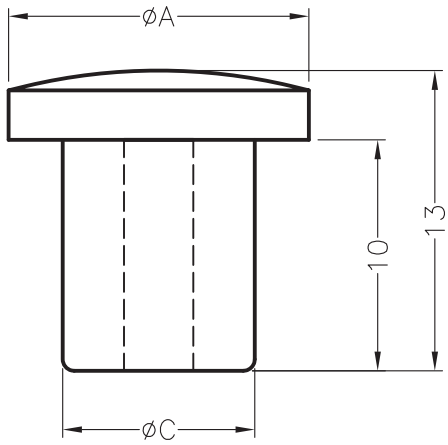

MOUNTING HOLE

PART NO.	A	B	C
TF-461EP	13	8.5	8.32