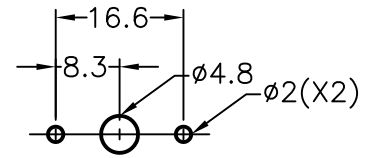

CABLE BUNDLE RANGE
3.5 TO 12.0MM DIAMATER

MOUNTING HOLES

THICKNESS: T

PART NO.	A	B	C	J	H	L	T
THFA-1	16	20	5.5	7	39.4	87	2

NOTE: A, D