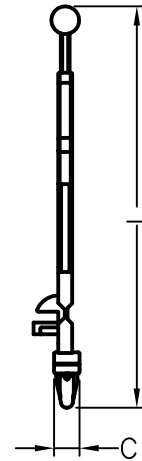

CABLE BUNDLE RANGE
3.5 TO 12.0MM DIAMATER

MOUNTING HOLES

THICKNESS: T

PART NO.	A	B	C	J	H	L	T
THFA-1	16	20	5.5	7	39.4	87	2

NOTE: A, D