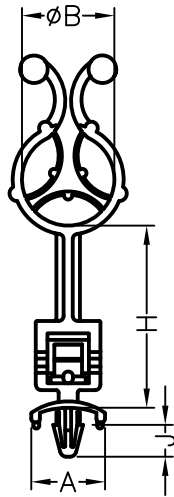

CABLE BUNDLE RANGE
3.5 TO 12.0MM DIAMATER

MOUNTING HOLES

THICKNESS: T

PART NO.	A	B	C	J	H	L	T
THFA-1	16	20	5.5	7	39.4	87	2

NOTE: A, D